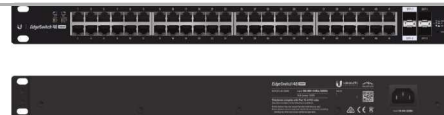

Εξελίσσουμε τις ανάγκες σας

UBIQUITI EDGESWITCH (ES-48-LITE)

UBIQUITI

ΤΙ EDGESWITCH (ES-48-LITE)

Περιγραφή

Build and expand your network with Ubiquiti Networks EdgeSwitch, part of the EdgeMAX line of products. The EdgeSwitch is a fully managed, PoE+ Gigabit switch, delivering robust performance and intelligent switching for growing networks. The EdgeSwitch offers an extensive suite of advanced Layer-2 switching features and protocols, and also provides Layer-3 routing capability. For its total, non-blocking throughput it supports up to 70 Gbps.

Main Features

48x Gigabit RJ45 ports

2x SFP+ ports

2x SFP ports

Total, non-blocking throughput: 60Gbps

Maximum power consumption: 56W

Rackmountable

Κατηγορία