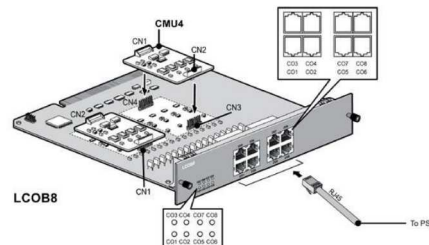

## EMG800-LCOB8 LG-ERICSSON

EMG800-LCOB8

### Περιγραφή

IP Extension License for EMG800 (50 Port)