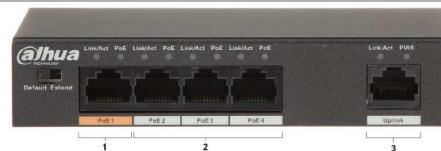

Εξελίσσουμε τις ανάγκες σας

PFS3005-4T-60

HIKVISION

PFS3005-4T-60

Περιγραφή

Layer two commercial switch

- Supports PoE power management
- Supports wall-mount installation
- Supports anti-theft lock hole
- MAC auto learning and aging, MAC address capacity is 1K
- Supports IEEE802.3, IEEE802.3u and IEEE802.3X standards
- RJ45 port supports 10/100Mbps self-adaptation
- Supports 250 meters long distance PoE transmission
- Conforms to IEEE802.3af and IEEE802.3at power supply standard. Port 1 supports Hi-PoE 60W power supply