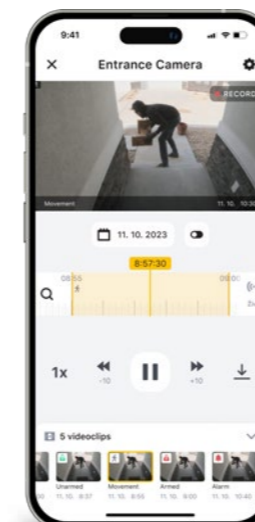

## MyJABLOTRON application

Alarm control

Device control

Important information

Notification of events

Designed for smartphones (iOS or Android). Allows you to control and check the alarm from anywhere.

Thanks to push notifications, emails or SMS, you will receive every alert immediately. In the application, you can view current information, event history and alarm photos.