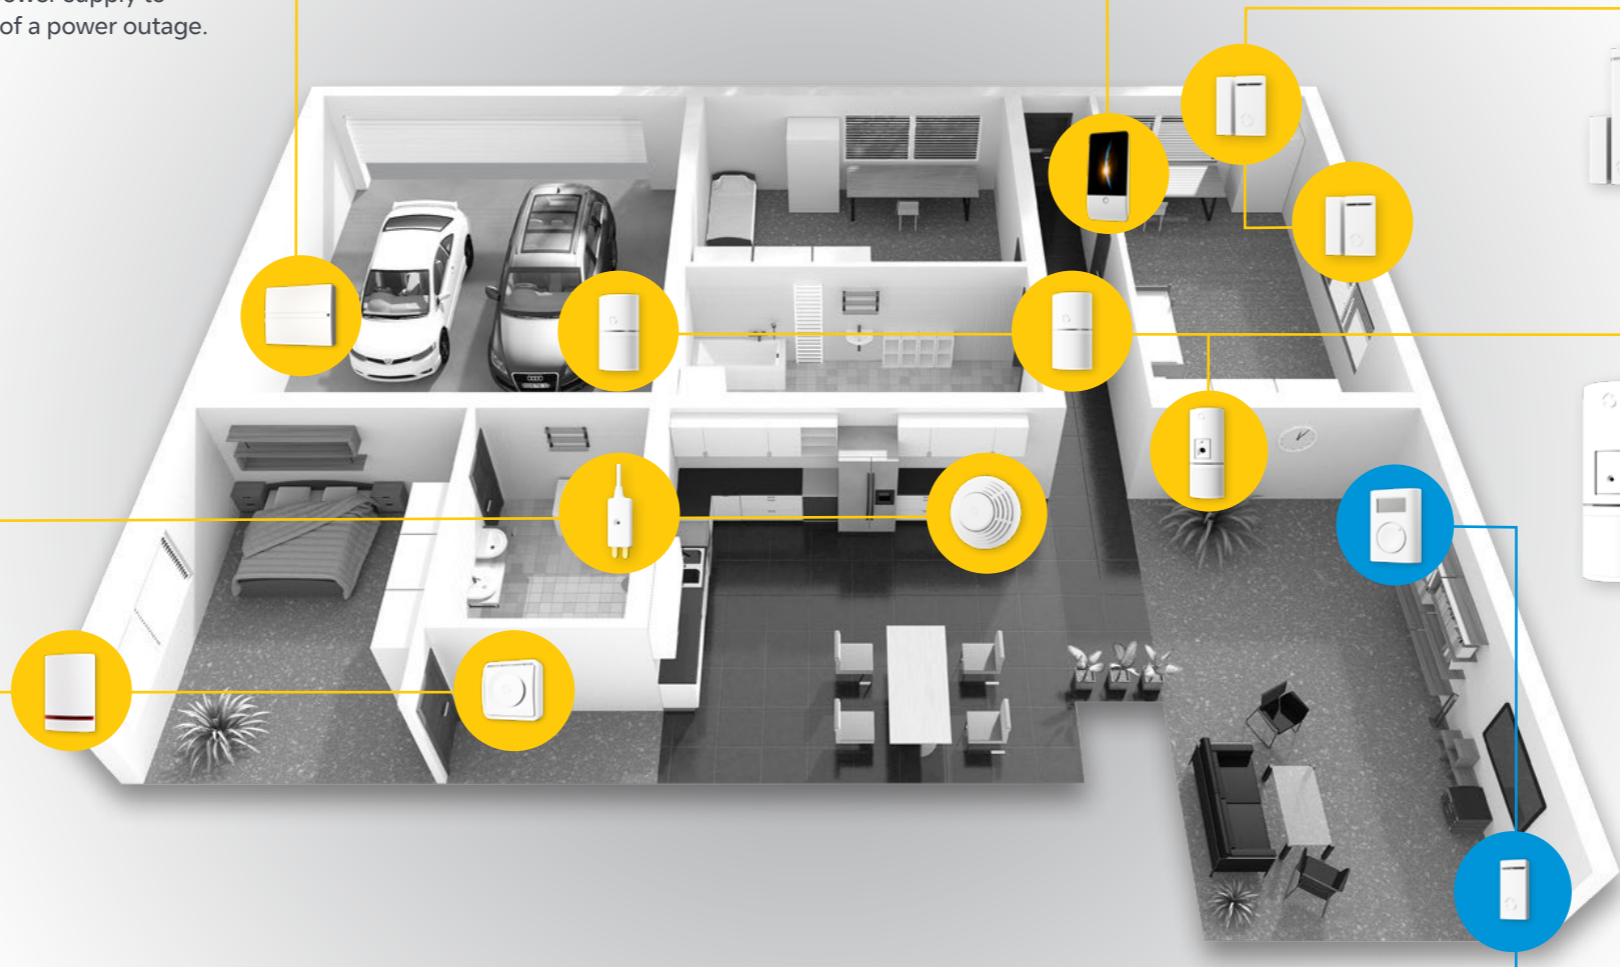

Sirens

Acoustically signal alarms. Their installation in a visible place also alerts everyone that the building is guarded by a security system.

In addition to acoustic alarm signalling, internal sirens can also fulfill the function of a doorbell.

Keypads

Arm and disarm the alarm system. The property can be guarded as a whole or can be divided into independent sections. Multiple keypads can be installed for more convenient control.

Complete overview of JABLOTRON systems components and accessories

Opening detectors

Guard windows and doors: if they are opened violently, they will trigger an alarm.

Motion detectors

Recognizes the movement of people in the guarded area. The PET suffix is used to indicate a version that is immune to movement of smaller animals.

In addition to the alarm notification, photo-verification motion detectors send photos of the guarded area.

Combined and dual motion detectors reliably identify and verify alarms using glass break or microwave detection, thus providing a high resistance to false alarms.

Automation

Using PG outputs, it is possible to control lighting, socket circuits, blinds, garage doors or lawn irrigation.

Thermostats and thermometers

Measure and control temperature in each room separately, according to the specified programs. These can be controlled and set in the MyJABLOTRON application. Allow to control the heating when the limit value is reached.