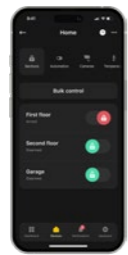

## Control options

JABLOTRON systems offer several control options that can be selected according to the preferences of individual users. All methods are intuitive, so everyone will quickly become familiar with its use.

The system uses traffic light logic:

DISARMED

ARMED

Keypad

MyJABLOTRON application

Remote control

RFID card / tag