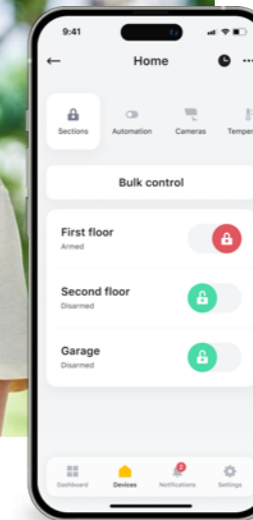

## ARC (Alarm Receiving Centre)

Connecting the security system to a professional ARC offers you 24/7 surveillance.

If anything happens, you will be contacted by operators and they will send a response unit.

## MyJABLOTRON application

Alarm control

Device control

Important information

Notification of events

Designed for smartphones (iOS or Android). Allows you to control and check the alarm from anywhere.

Thanks to push notifications, emails or SMS, you will receive every alert immediately. In the application, you can view current information, event history and alarm photos.