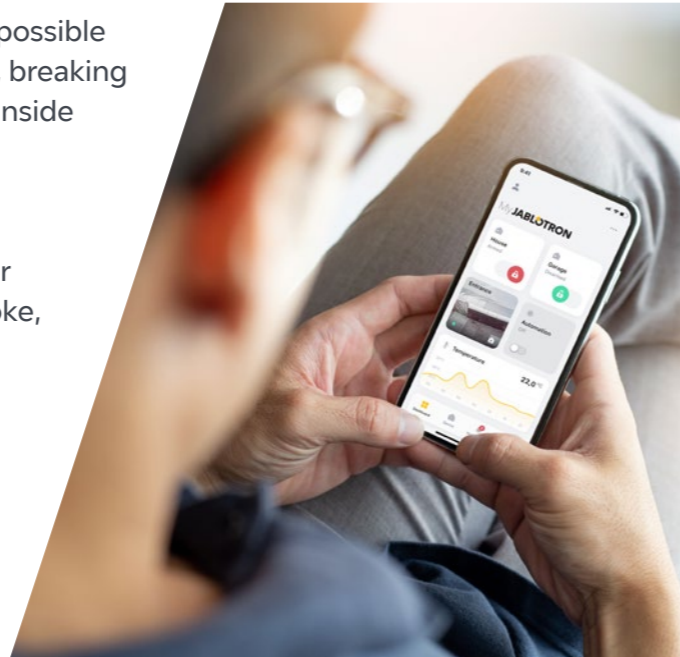

## Security, protection and comfort

JABLOTRON systems can alert you of possible break-ins (windows or doors opening, breaking of glass panels, movement of people inside the building).

They can also detect imminent danger in the form of fire (appearance of smoke, increase in temperature), flood or gas leak.

Furthermore, they offer smart automation features to make your life easier. Lighting, heating, irrigation, etc., can be controlled remotely.